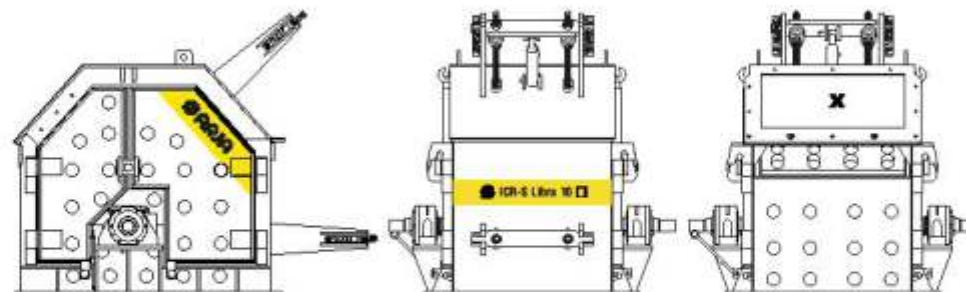

## IMPACT CRUSHERS ICR-S Libra

**E** HYDRAULIC  
CLAMPING SYSTEM

Model	TPH	kW	mm	mm	Kg	Un
ICR-S Libra 5	40	37	500 x 500	0 - 170	4300	4
ICR-S Libra 10	80	75	500 x 1000	0 - 170	6400	8

Production 
 Power 
 Feed opening 
 Feed size 
 Weight 
 Blow Bars